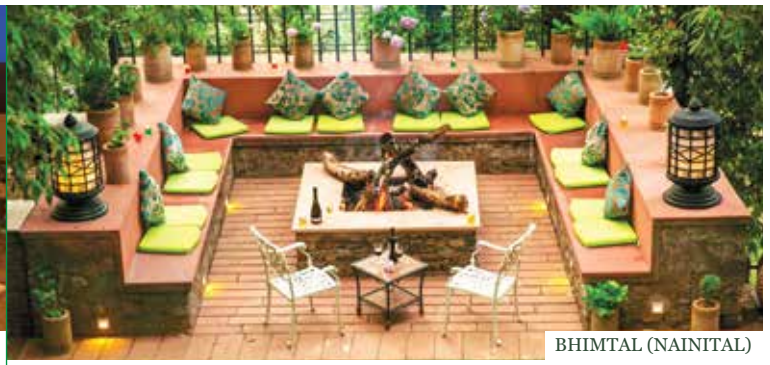

BHAVNAGAR

BHIMTAL (NAINITAL)

Rooms
35

Dining
1

Meeting &
Banquets
2

Pet Friendly

+91 81717 17534

res.fr.bhimtal@fernhotels.com

THE FERN
Hillside Resort
BHIMTAL
A leading environmentally sensitive hotel